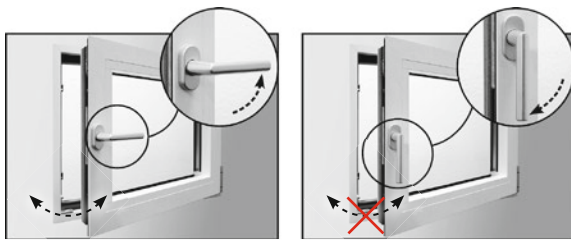

## » WICSTAR handle controlled opening limiter

Completely concealed, stepless locking limiter for turn-only windows. Safeguarded stepless opening position up to 90° by simple, one-handed window handle actuation.

## Technology meets comfort

If ingenious technology not only functions reliably but also provides users with additional comfort, then it is WICSTAR, WICONA's precision hardware range.

Example? – The handle controlled opening limiter. Allows fresh air to flow in the twinkling of an eye without the risk of a gust of wind hitting the window sash.

Visualization with concealed handle.  
Exclusively available from WICONA!

 Tender text  
[www.wictim.com/WSOA](http://www.wictim.com/WSOA)

Opening-position –  
for individual opening width

Locking mechanism active –  
sash locked

### Operation:

- Open the sash as usual via the turning handle
- Secure the sash in the desired position by turning the handle downwards
- Release the secured sash by turning the handle back to the opening position