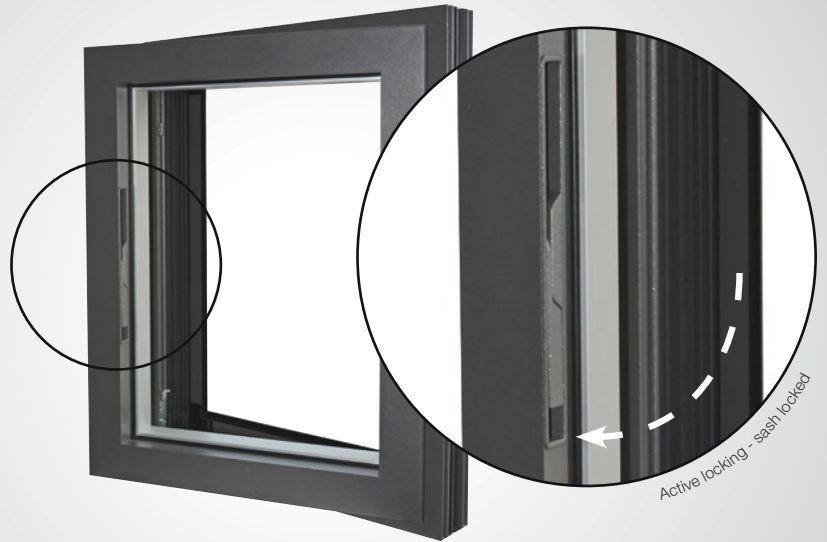

Technology meets comfort

If ingenious technology not only functions reliably but also provides users with additional comfort, then it is WICSTAR, WICONA's precision hardware range.

Example? – The handle controlled opening limiter. Allows fresh air to flow in the twinkling of an eye without the risk of a gust of wind hitting the window sash.

Visualization with concealed handle.
Exclusively available from WICONA!

Tender text
www.wictim.com/WSOA