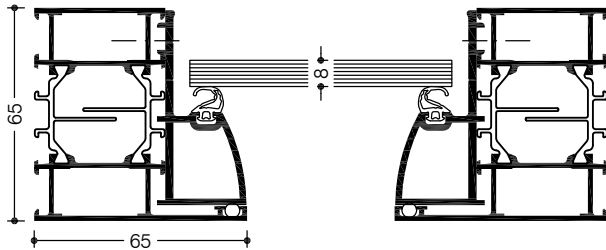

Technical performance:

Profile technology:

- High quality profile system in symmetric design
- For single and double leaf hinged doors
- For inward and outward opening
- For glass doors with 8 mm or 10 mm glass
- Fanlights, lateral glazings fixed or opening

Hardware:

- Fittings for standard glass doors with 45 kg or 55 kg leaf weight